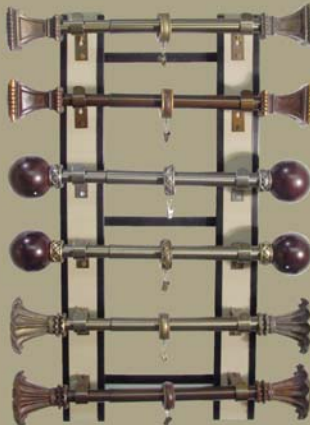

Global Display Board Kit

7004276196 Regency Product Kit	\$90
7004216453 Global Board	\$90

Pole Set - Pantheon - Antique Gold 60100.787
 Ring - Fluted Clip - Antique Gold 60112.787

Pole Set - Pantheon - Weathered Bronze 60100.094
 Ring - Fluted Clip - Weathered Bronze 60112.094

Pole Set - Crossbase Cannonball- Antique Pewter 60106.011
 Ring - Cross Clip- Antique Pewter 60114.011

Pole Set - Crossbase Cannonball- Antique Gold 60106.787
 Ring - Cross Clip- Antique Gold 60114.787

Pole Set - Beaded Trumpet - Antique Gold 60103.787
 Ring - Beaded Clip - Antique Gold 60113.787

Pole Set - Beaded Trumpet - Weathered Bronze 60103.094
 Ring - Beaded Clip - Weathered Bronze 60113.094

Ladder Display Kit